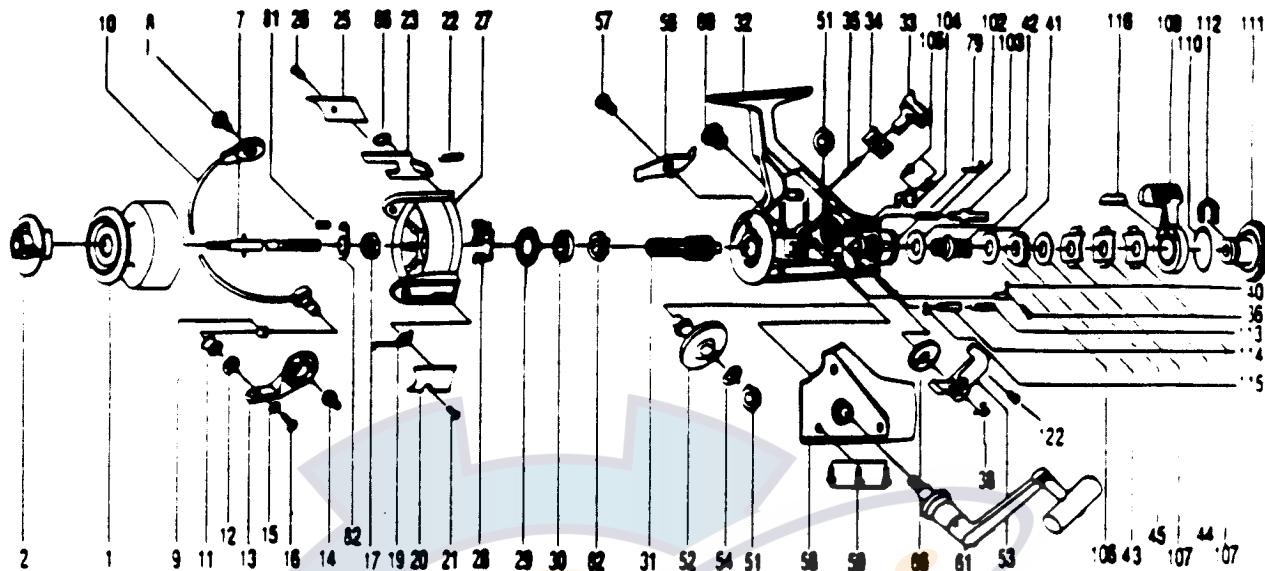

QUANTUM QMD25

KEY PART NO. NO.	DESCRIPTION	PRICE	KEY PART NO. NO.	DESCRIPTION	PRICE
1	YO321	7.17	44	RS030	1.14
2	YO050	4.30	45	RS039	.85
7	YO315	3.39	51	RS013	1.14
8	RS048	1.72	52	YO012	3.39
9	NS016	1.66	53	RS025	3.15
10	RS347	6.13	54	RS026	1.46
11	NS004	1.72	56	RS083	1.43
12	RS017	1.27	57	RS089	.80
13	RS007	1.72	58	YO323	7.97
14	RS051	1.72	59	RS057	.85
15	NB102	.29	60	YO073	1.14
16	RS108	.58	61	YO318	9.12
17	RS006	.92	62	RS060	2.59
19	RS022	.85	64	RS046	.75
20	YO087	1.03	65	RS086	.63
21	RS085	.58	66	YO053	1.27
22	RS049	.46	79	RS005	.98
23	RS019	1.55	81	RS058	.58
25	RS024	1.03	82	RS088	1.32
26	RS037	.58	102	RS142	.34
27	RS009	8.60	103	RS143	1.27
28	RS080	1.14	104	RS144	.58
29	RS040	1.27	105	RS145	.58
30	RS028	9.12	106	RS146	1.83
31	YO011	2.87	107	RS147	1.72
32	YO301	10.43	109	YO148	4.02
33	RS059	.85	110	RS149	.92
34	RS090	1.14	111	YO150	2.00
35	NB091	.29	112	RS151	1.14
36	RS067	.58	113	RS152	1.46
38	RS083	3.39	114	RS153	1.14
40	RS068	.85	115	RS154	.29
41	RS104	1.14	116	RS155	2.00
42	RS046	.75	122	RS161	.58
43	RS047	.85			

Prices subject to change without notice. Prices do not include postage and handling.

PLEASE ORDER BY PART NUMBER

Rev. 11/80

Zebco Division Brunswick Corporation, Box 270, Tulsa, OK 74101 USA 918-688-6881